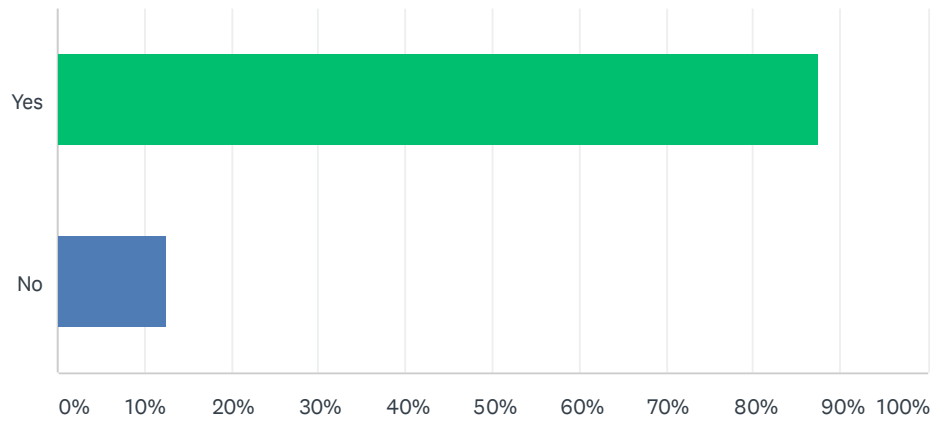

Q1 Do you live within the ESSNABW boundaries of SR51 to 7th St., Dunlap Ave. to Northern Ave.?

Answered: 302 Skipped: 0

ANSWER CHOICES	RESPONSES	
Yes	87.42%	264
No	12.58%	38
TOTAL		302